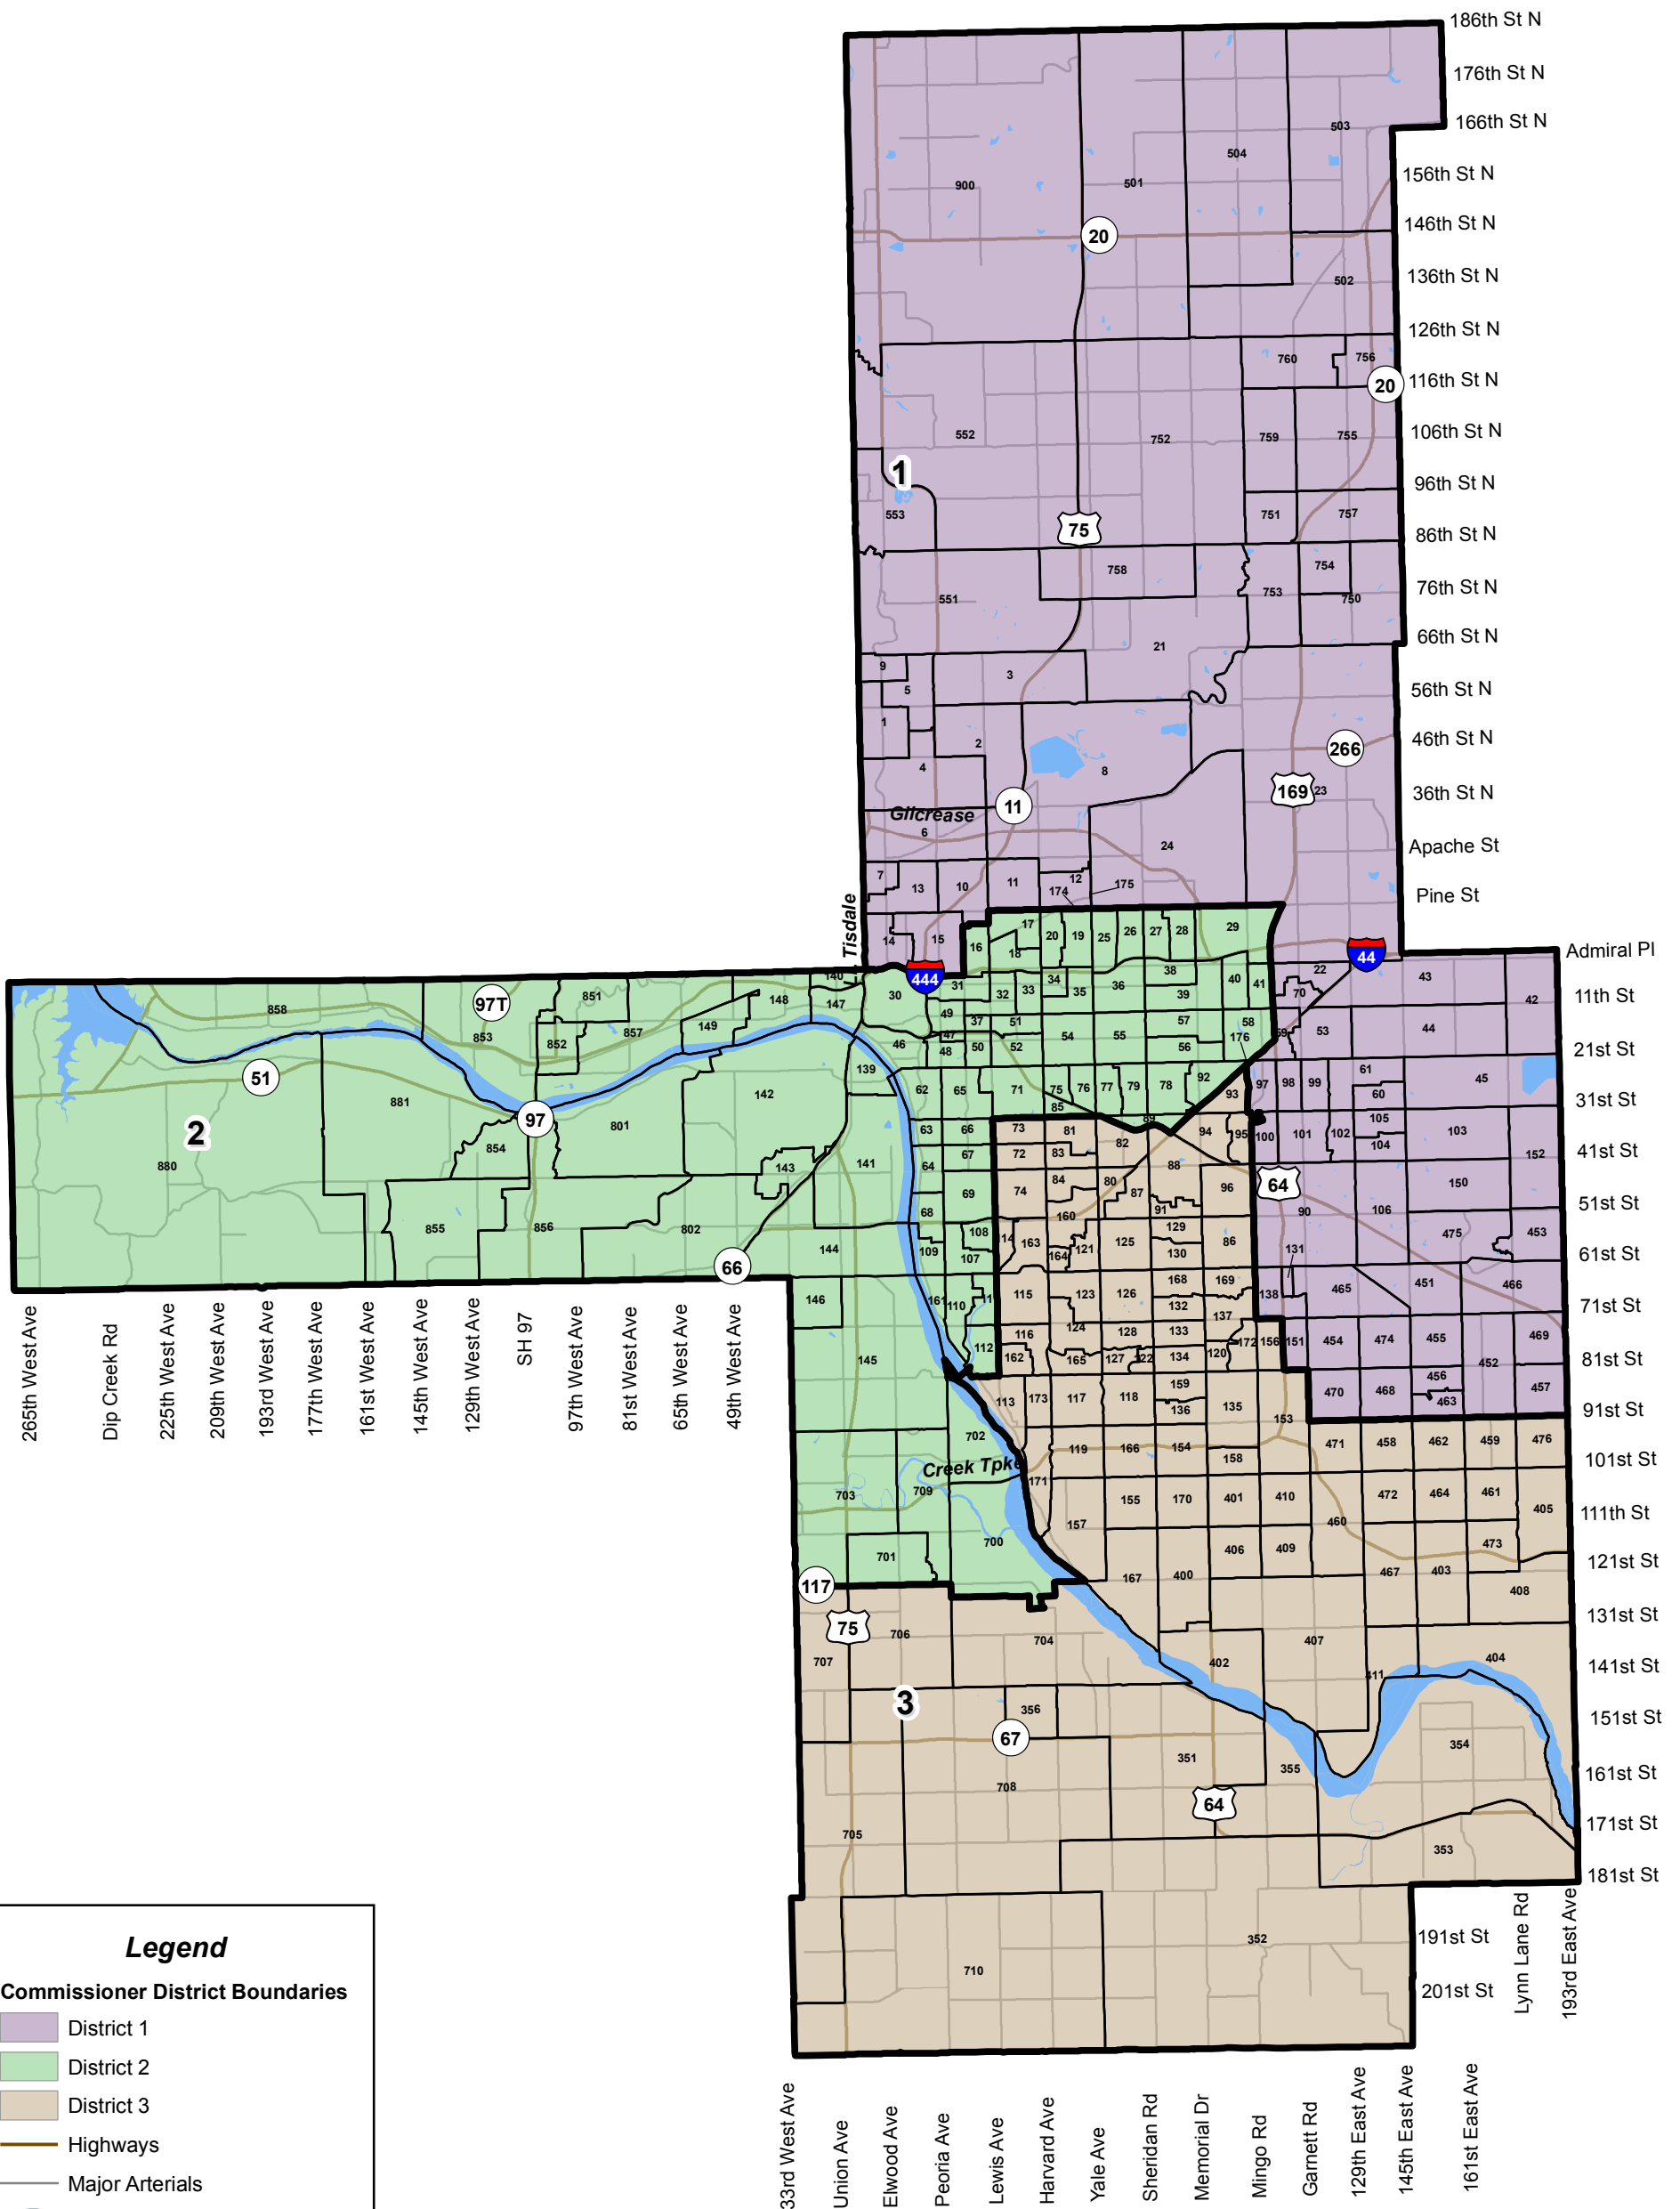

Tulsa County Commissioner Districts 2011

Legend

Commissioner District Boundaries

- District 1
- District 2
- District 3
- Highways
- Major Arterials
- Water Bodies
- Precinct Boundaries

Map prepared November 4, 2011
Source: Tulsa County Election Board

This map is provided as a public resource for general information only. Although every effort has been made to produce the most current, correct and clearly expressed data possible, all geographic information has limitations due to scale, resolution, date and interpretation of the original source materials. The information on this map is collected from various sources that can change over time without notice. Therefore, the information provided is not intended to replace any official source. You should not act or refrain from acting based upon information on this map without independently verifying the information and, if necessary, obtaining professional advice. The burden of determining the accuracy, completeness, timeliness of information rests solely on the user. Copyright © 2011 INCOG